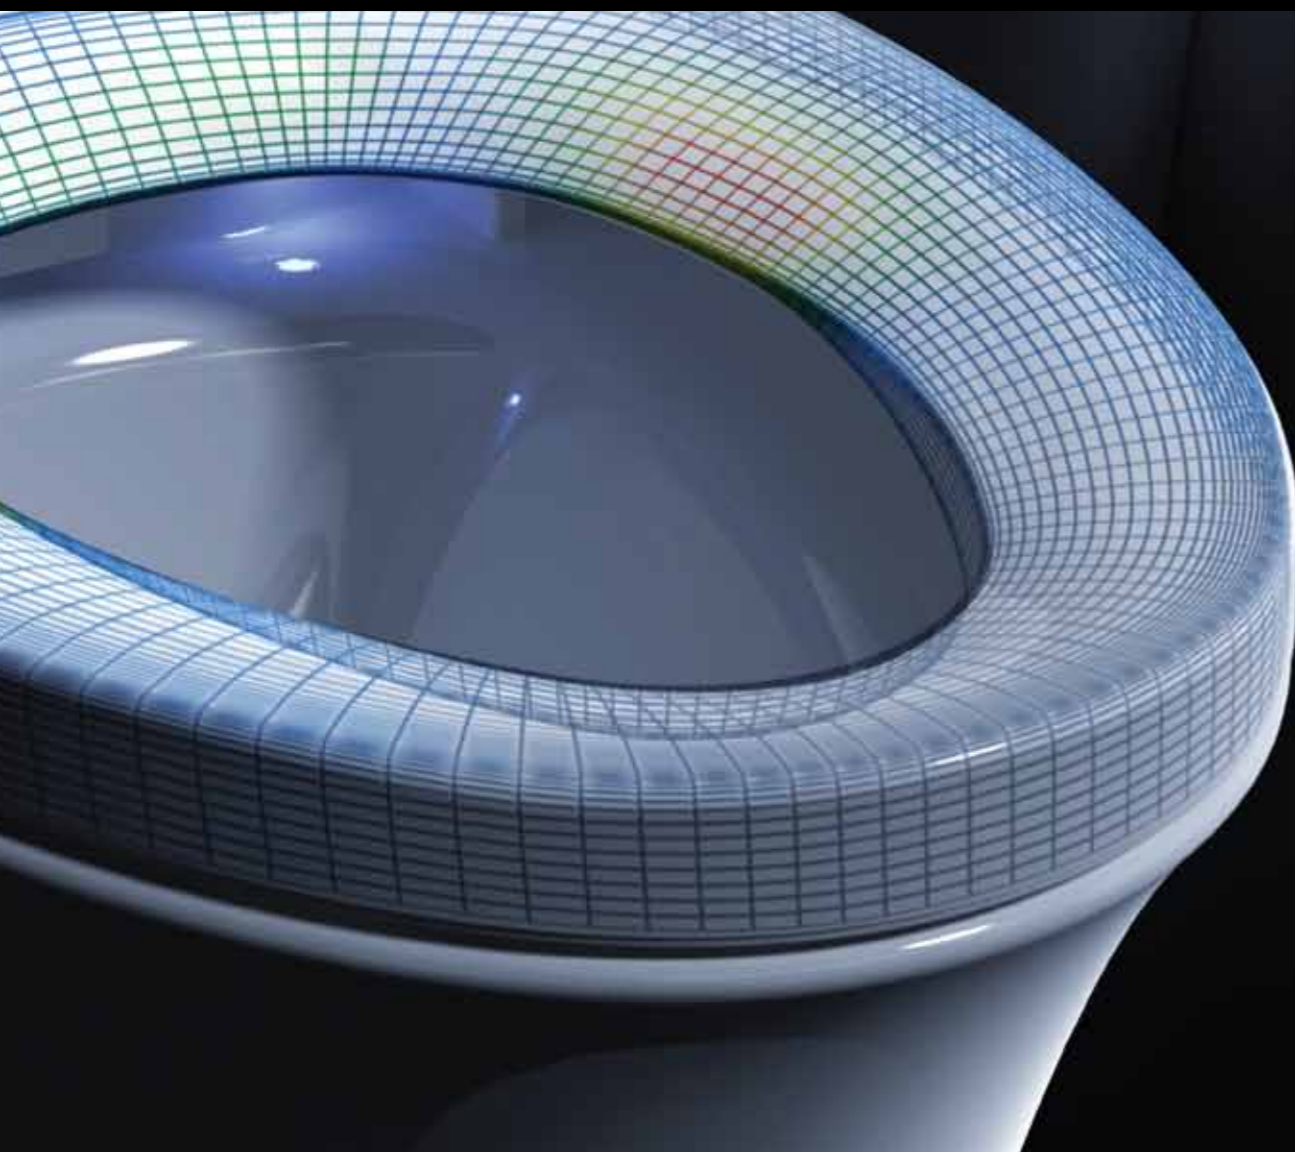

Since 1873

Veil. When technology meets art

Balanced curves and ultra-responsive controls set the Veil toilet apart. The epitome of minimalist and ergonomic design, its sculpted form pairs with a suite of customized features fine-tuned to offer optimum hygiene and the ultimate in individual comfort.

With its clean, refined lines, Veil is the height of contemporary design and function. Every detail is meticulously attended to, from the concealed tank and integrated mounting hardware to the self-sanitizing bidet. The result is a smart, easy-to-clean toilet with a sleek, seamless look.

French Curve Seat

The integrated French Curve Seat is ergonomically designed to minimize pressure points and enhance comfort. Additionally, the seat is made with antibacterial material for improved hygiene.

Dual jets create a strong siphon for an efficient flush.

Powerful water flow eliminates bowl residue.

Sensor Activated

Adjustable sensor automatically opens and closes the seat cover. Choose from 3 available distance settings.